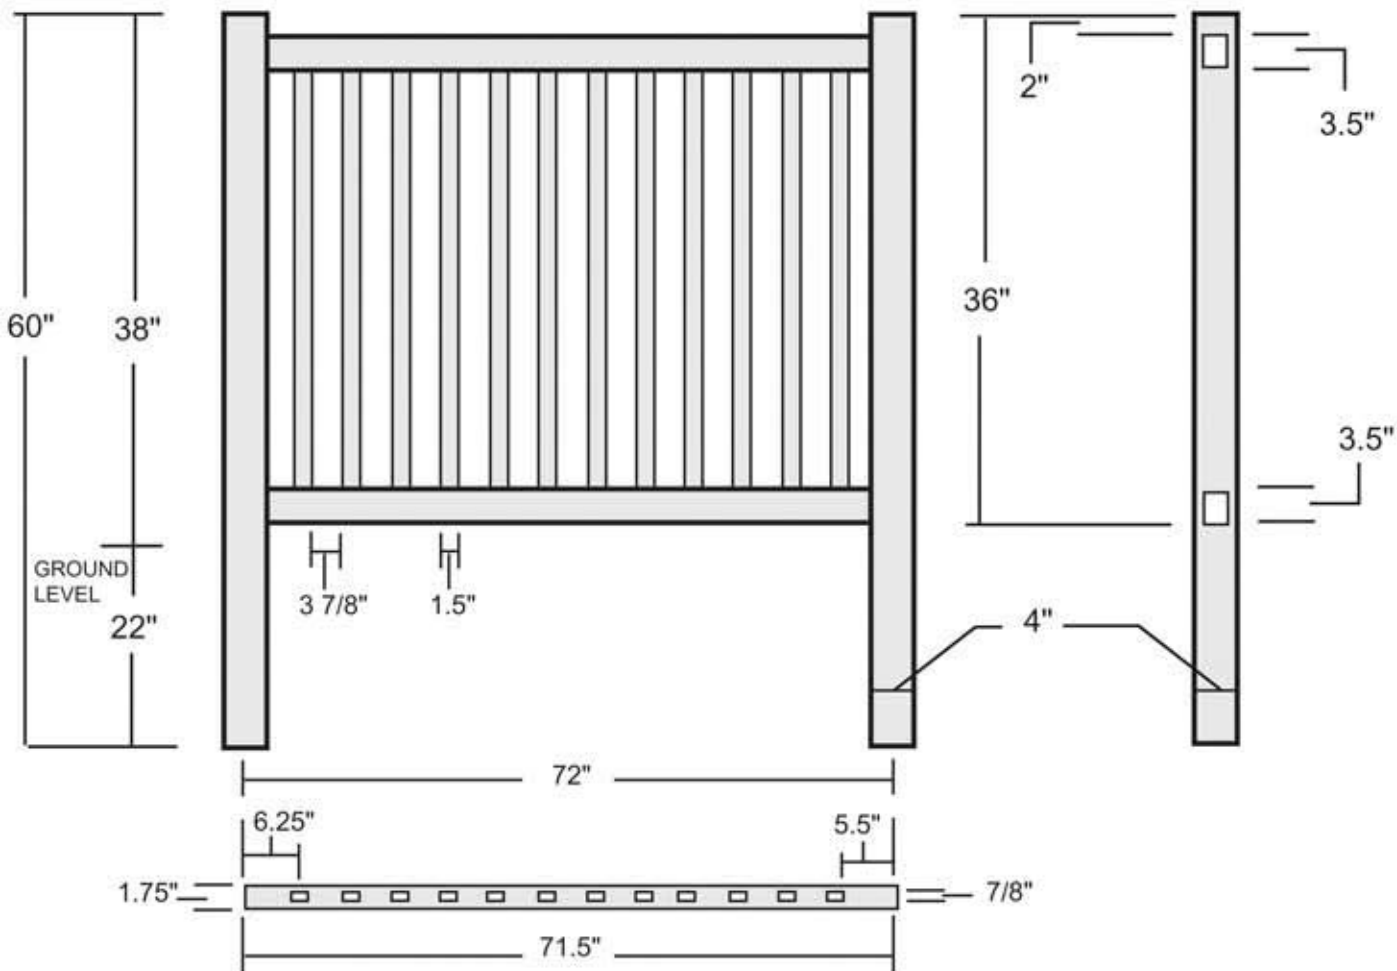

Cape Cod 36"

QTY	Description
12	7/8" x 1.5" x 33.5" pickets
2	1 3/4" x 3 1/2" x 71.5" rails
1	4" x 4" post
1	pyramid cap