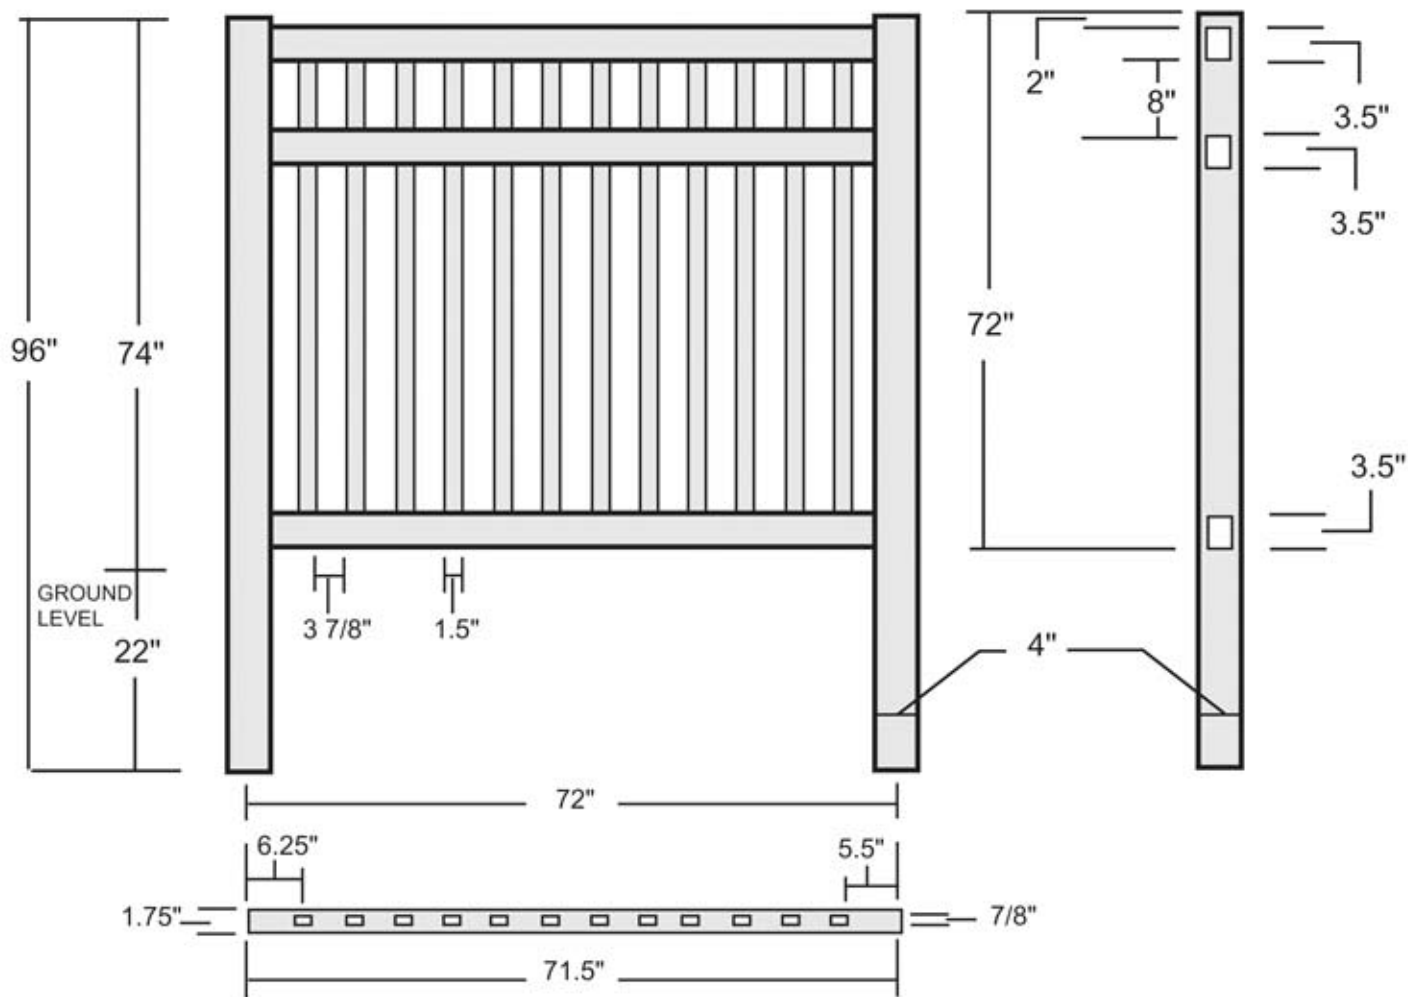

Cape Cod 72"

QTY	Description
12	7/8" x 1.5" x 69.5" pickets
3	1 3/4" x 3 1/2" x 71.5" rails
1	4" x 4" post
1	pyramid cap