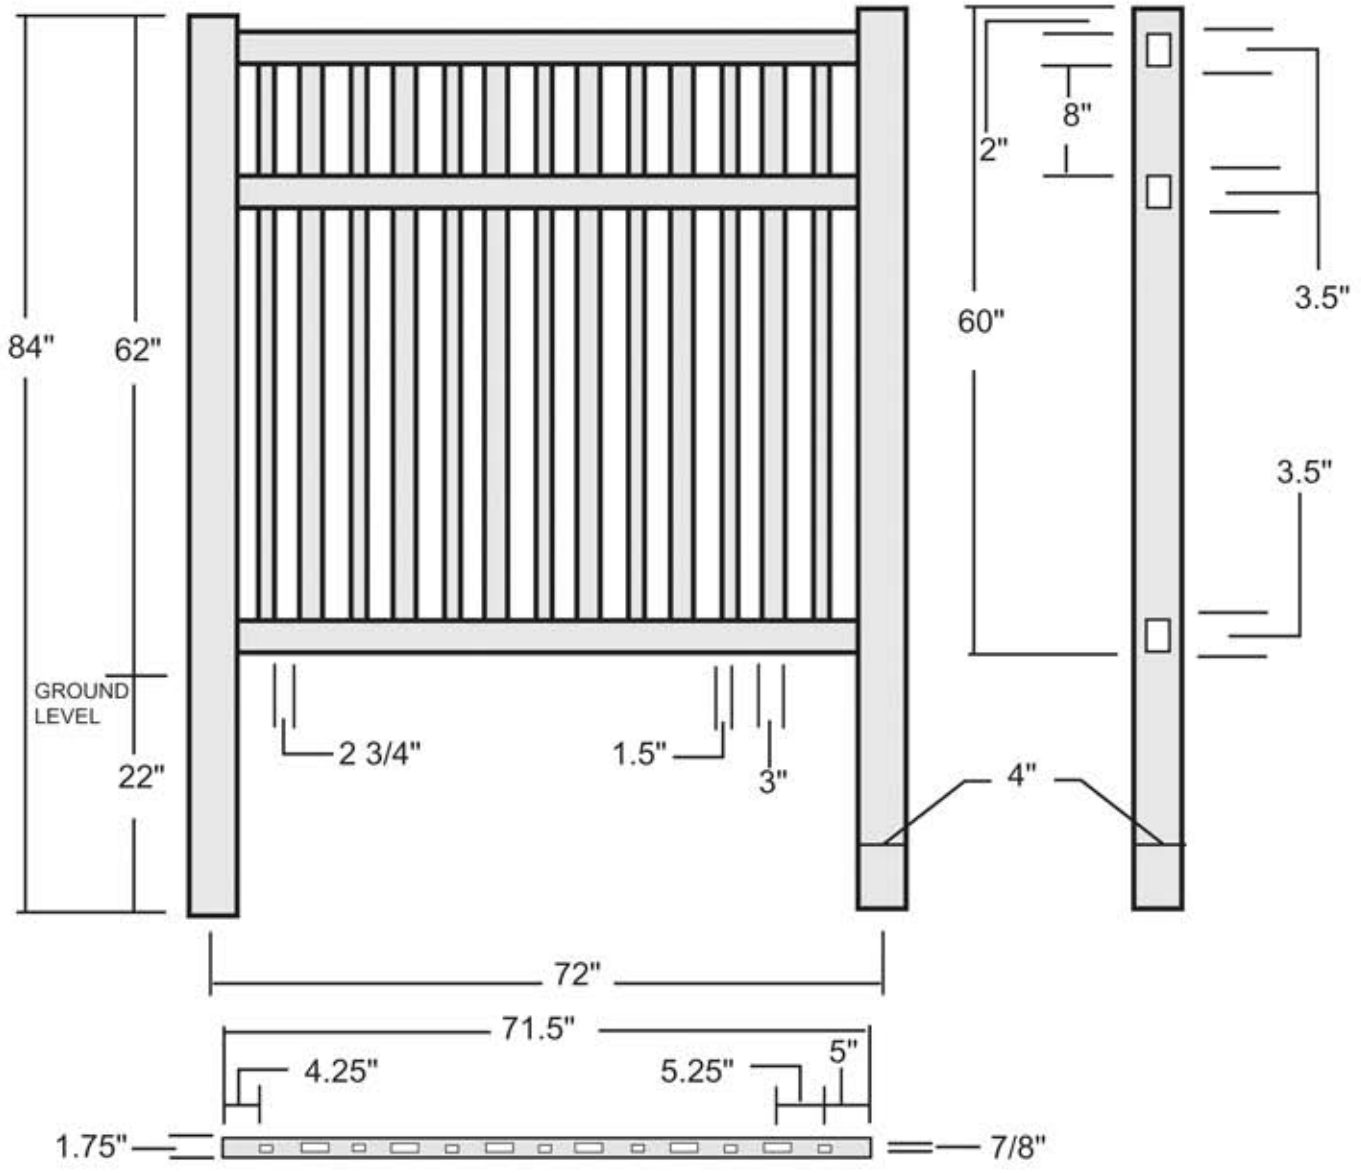

Chalet 60"

QTY	Description
7	7/8" x 1 1/2" x 57.5" pickets
6	7/8" x 3" x 57.5" pickets
3	1 3/4" x 3 1/2" x 71.5" rails
1	4" x 4" post
1	pyramid cap