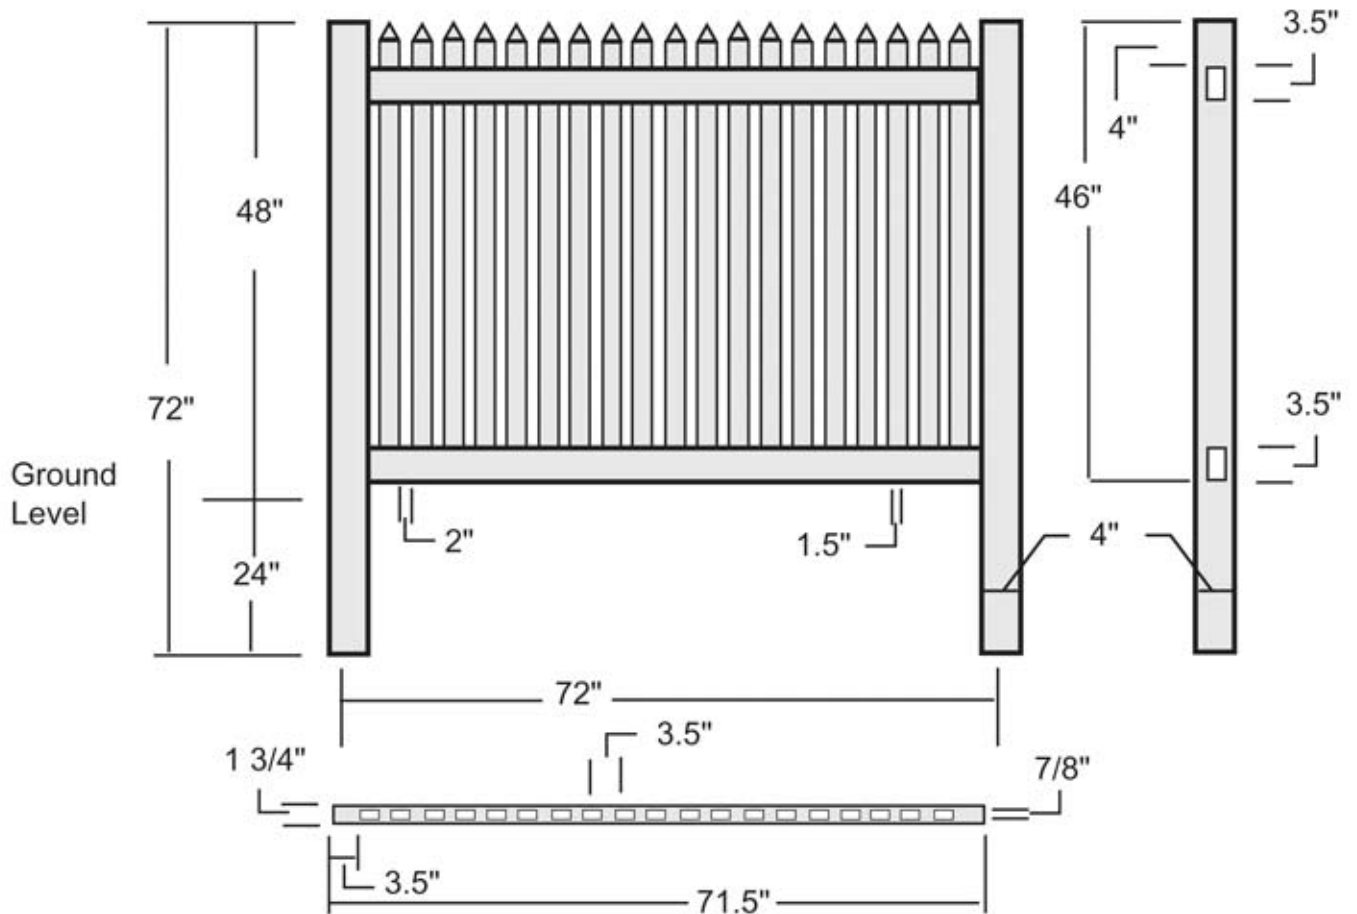

# Country Picket 48"

QTY	Description
19	7/8" x 1.5" x 44.5" pickets
2	1 3/4" x 3 1/2" x 71.5" rails
1	4" x 4" post
1	pyramid cap