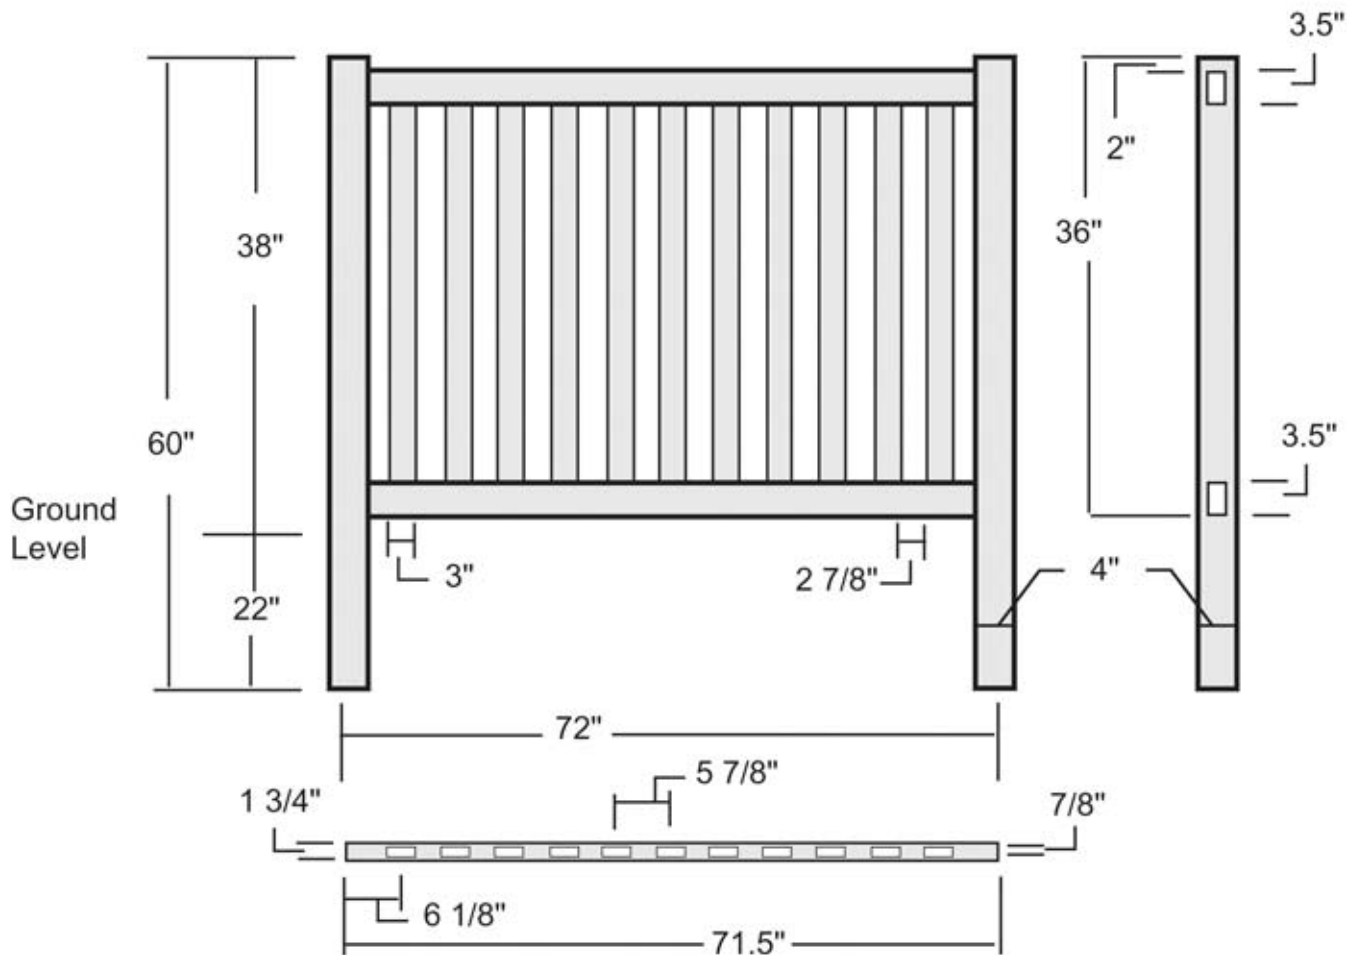

Homestead 36"

QTY	Description
11	7/8" x 3" x 34.5" pickets
2	1 3/4" x 3 1/2" x 71.5" rails
1	4" x 4" post
1	pyramid cap