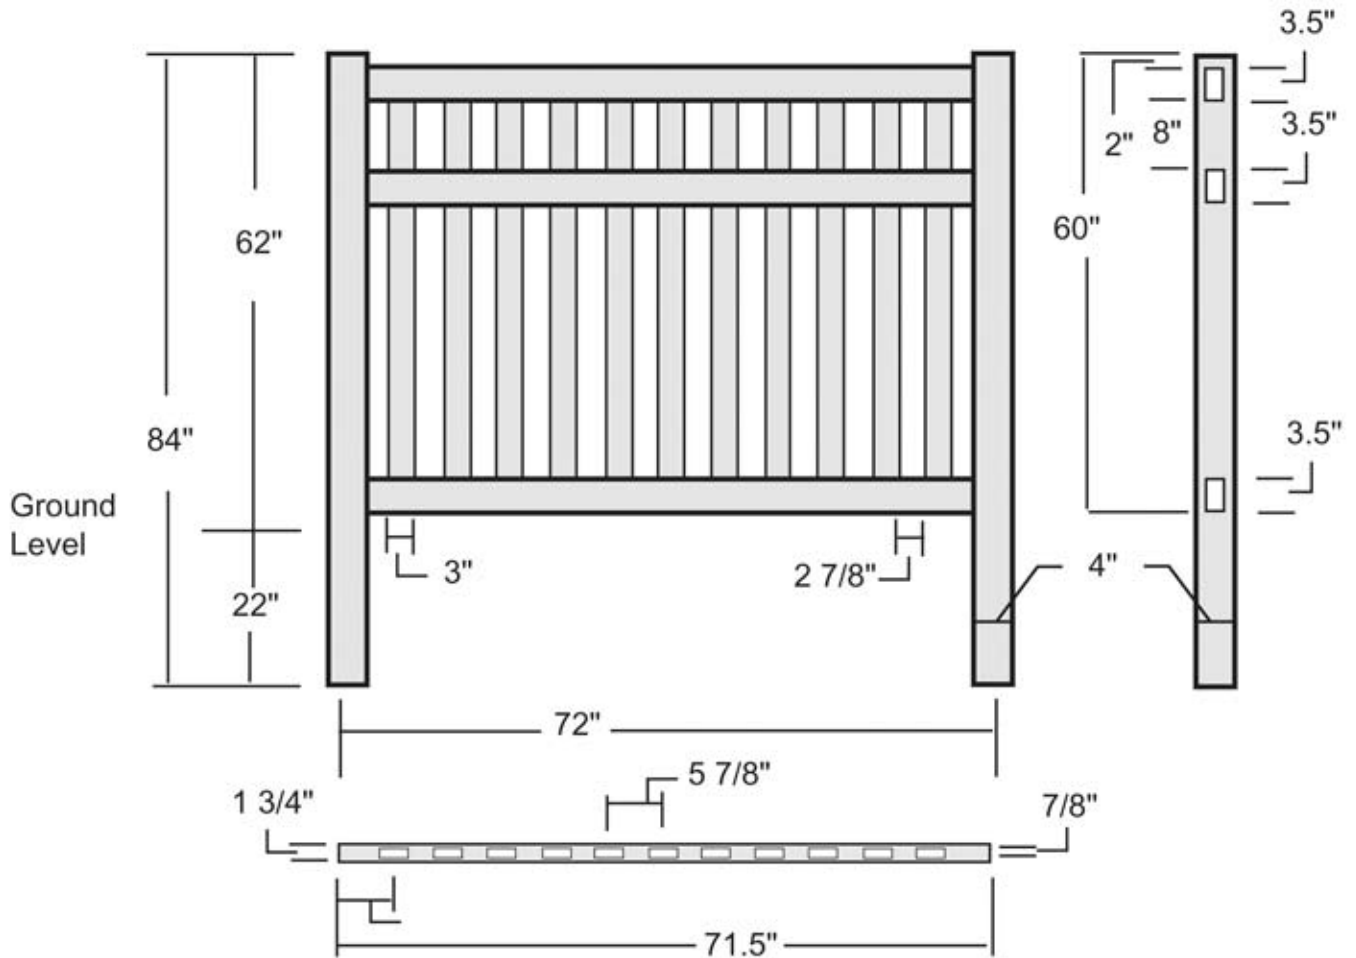

Homestead 60"

QTY	Description
11	7/8" x 3" x 57.5" pickets
3	1 3/4" x 3 1/2" x 71.5" rails
1	4" x 4" post
1	pyramid cap