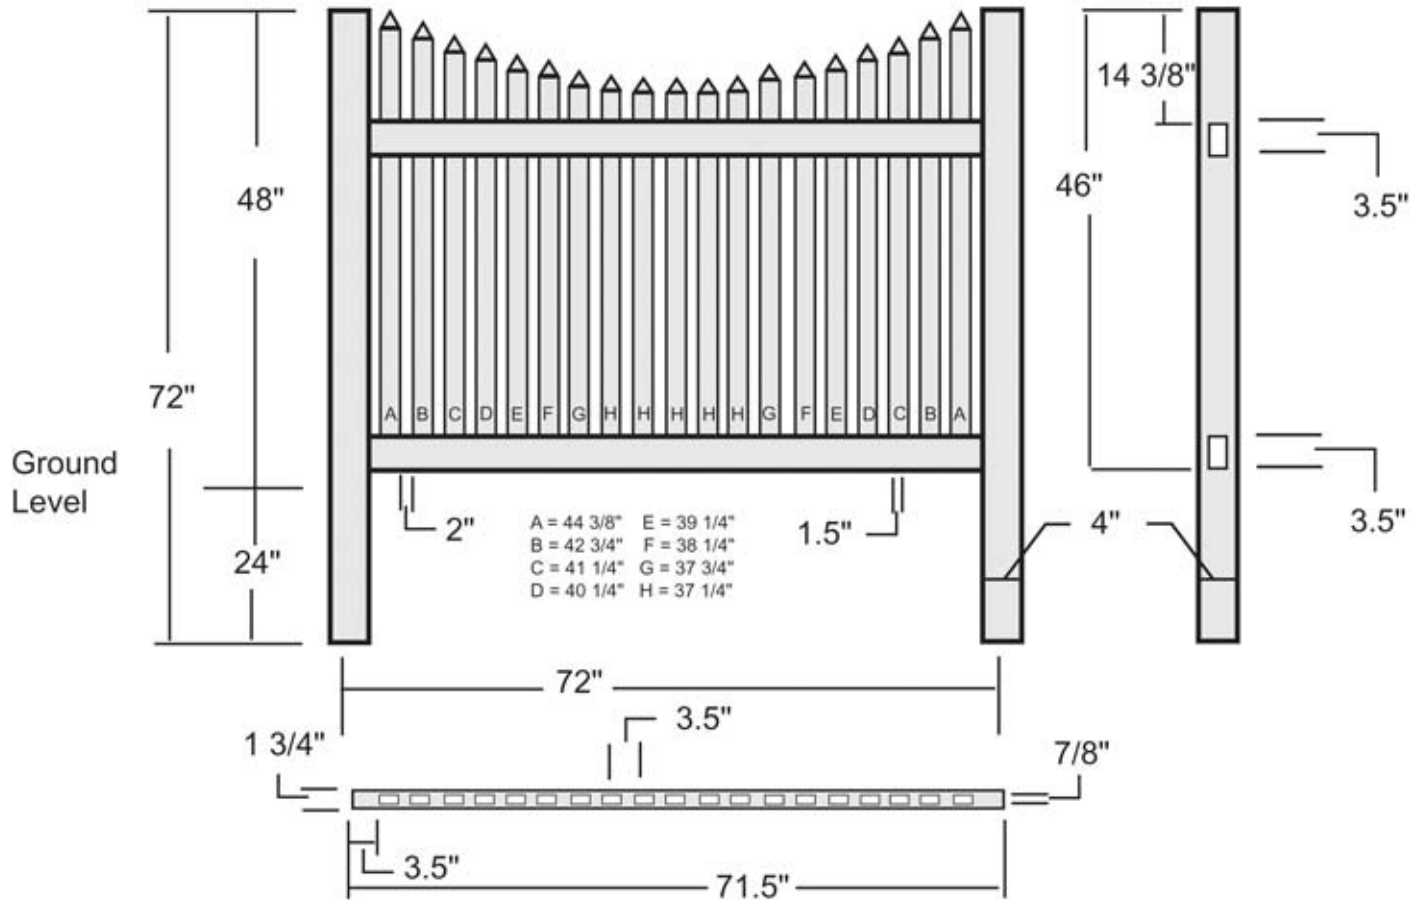

Victorian Picket 48"

QTY	Description
19	7/8" x 1.5" pickets
2	1 3/4" x 3 1/2" x 71.5" rails
1	4" x 4" post
1	pyramid cap