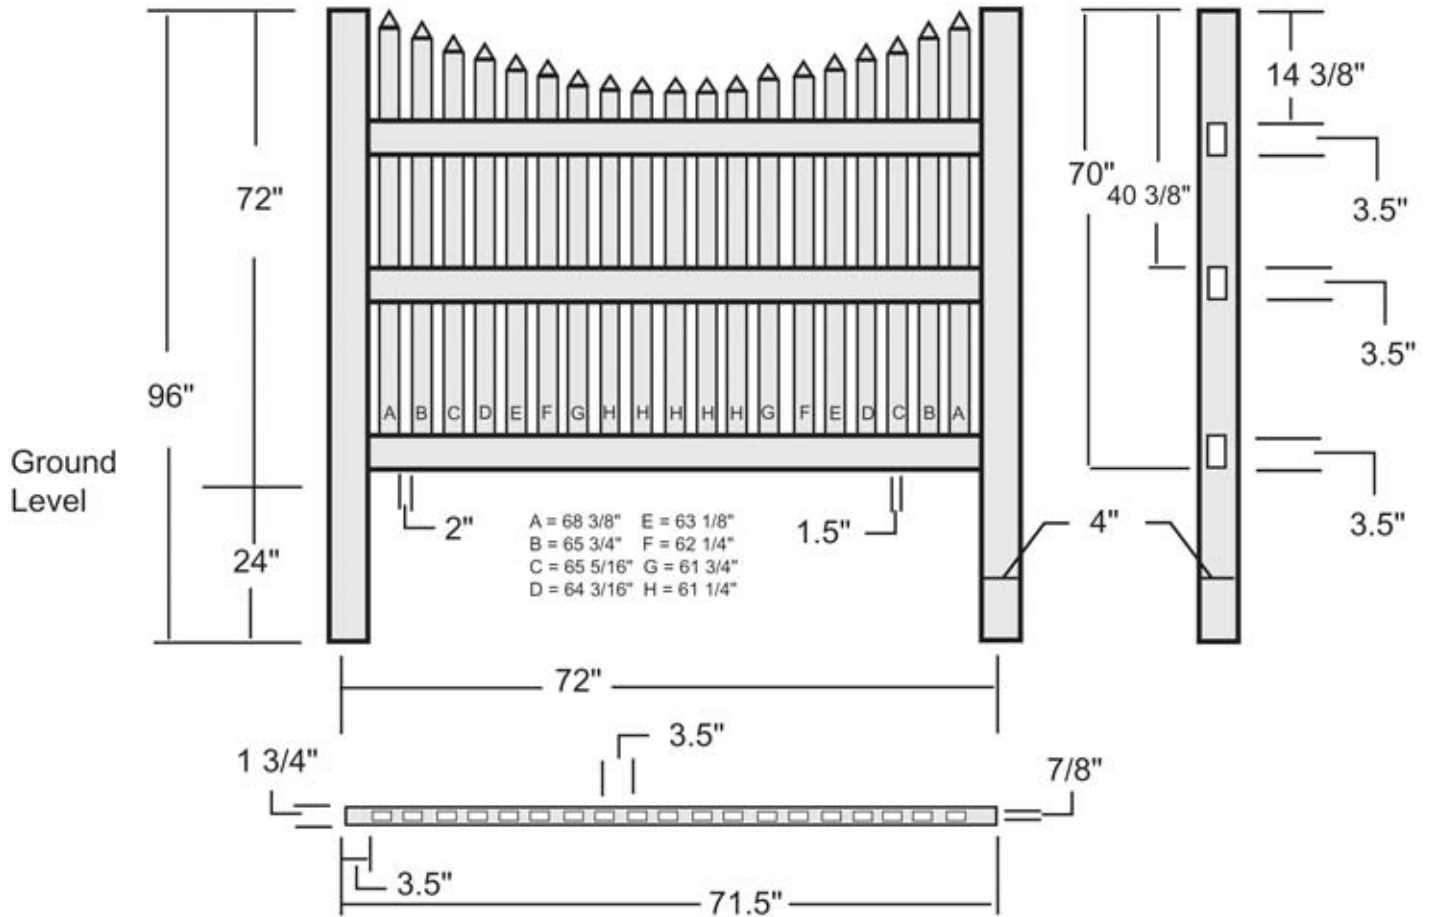

Victorian Picket 72"

QTY	Description
19	7/8" x 1.5" pickets
2	1 3/4" x 3 1/2" x 71.5" rails
1	4" x 4" post
1	pyramid cap